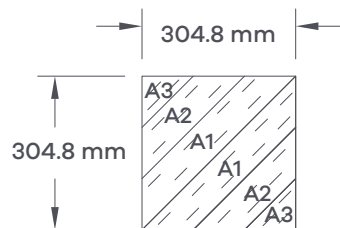

**DC535**

**A** Rotterdam Oak - AR0W8440

**DC536**

**A** Chagot Oak - AR0W8720

**1 Module =**

**A1** = 71.842mm x 431.0523mm A1 block tile (2 off)

**A2** = 71.842mm x 287.3682mm A2 block tile (2 off)

**A3** = 71.842mm x 143.6842mm A3 triangle tile (2 off)