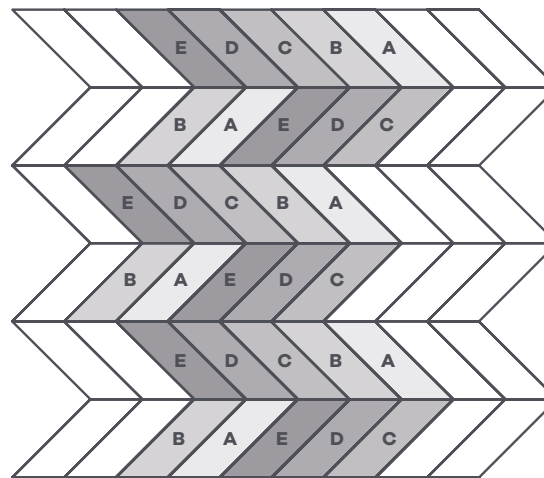

5 Colour

1. **DC348**
   A Kura Juniper - AROSKU42
   B Trace Petrify - AROW8410
   C Trace Raku - AROW8420
   D Trace Ferric - AROW8380
   E Encaustic Kyanite - AROAEN83
2. **DC347**
   A Encaustic Umber - AROAEN44
   B Stucco Quartz - AROAUC15
   C Stucco Clay - AROAUC47
   D Stucco Flax - AROAUC39
   E Tempus Pause - AROSTE37
3. **DC433**
   A Reclaimed Oak - AROW8190
   B Pier Oak - AROW789
   C Harbour Pine - AROW799
   D Pilgrim Oak - AROW813
   E Aged Oak - AROW771
4. **DC557**
   A Waterloo Concrete - AROSSC10
   B Encaustic Storm - AROAEN98
   C Diffusion Lux - AROADF38
   D Diffusion Eve - AROADF54
   E Diffusion Loam - AROADF04
5. **DC558**
   A Diffusion Malt - AROADF44
   B Encaustic Okra - AROAEN18
   C Shottery Limestone - AROSLK15
   D Diffusion Aloe - AROADF88
   E Coombe Stone - AROSTE49