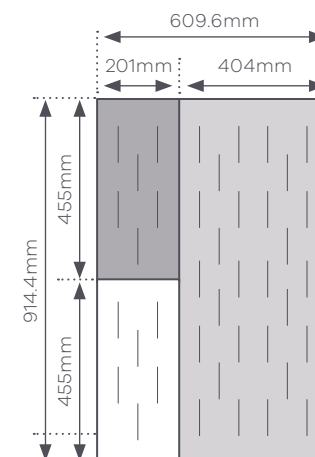

Product A

Product B

Product C

Product D (stripping)

1 carton of stripping is required for every 6.8 SQ M of the design