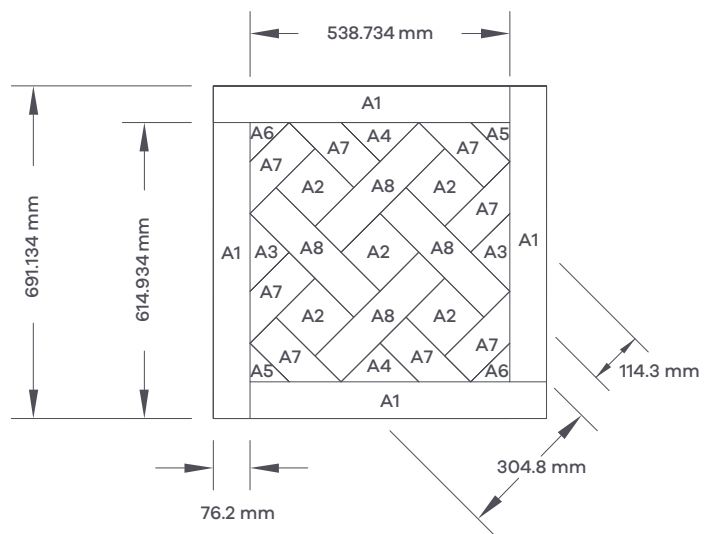

Product Installation Sheet
Signature Laying Pattern

Versailles Parquet

1 Colour