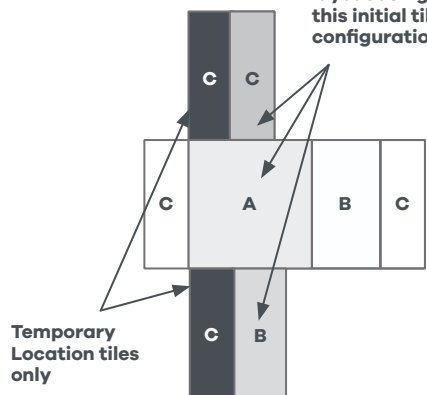

1 module 2 colour =

- **A** 457.2mm x 457.2mm Tile (1 off)
- **B** 457.2mm x 457.2mm Tile (1 off)
- **A** 228.6mm x 457.2mm Tile (1 off)
- **B** 228.6mm x 457.2mm Tile (1 off)
- **A** 152.4mm x 457.2mm Tile (1 off)
- **B** 152.4mm x 457.2mm Tile (1 off)

Start your design layout using this initial tile configuration