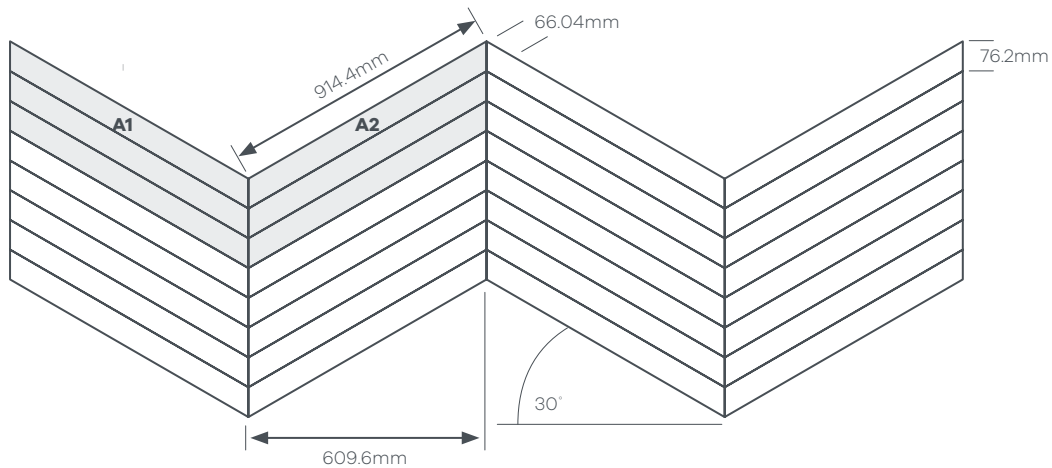

Product Installation Sheet
Signature Laying Pattern

Ribbon Pleat

1 Colour

DC415

A Lime Washed Wood - AROW7660

DC416

A York Oak - AROW8160

DC417

A Parisian Pine - AROW7860

DC418

A Chateau Oak - AROW7980

DC419

A Toulouse Oak - AROW8430

DC420

A Aurora Grain - AROW8290

A1 = 66.04 x 914.4mm Part tile (1off)

A2 = 66.04 x 914.4mm Part tile (1off)