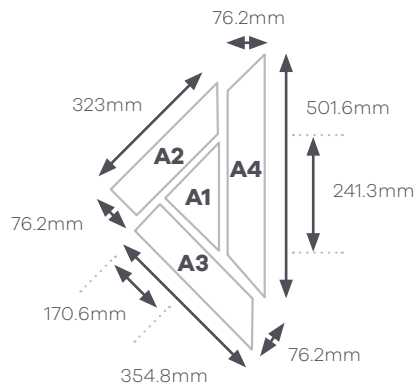

1 Colour

1 Module =

- **A1** Half Tile (4 off)
- **A2** Mitred Part (4 off)
- **A3** Mitred Part (4 off)
- **A4** Double Mitred (4 off)

Supplied as a set of loose tile parts, the layout is to be formed on site using this tile set.

DC324

A Manor Oak - AROW7970

DC321

A Toulouse Oak - AROW8430

DC323

A Tranquil Grain - AROW8300

DC277

A Brushed Oak - AROW7910

DC322

A Verbier Oak - AROW8320

DC547

A Henley Oak - AROW8740

DC548

A Trevellas Oak - AROW8890

DC549

A Kirby Oak - AROW8780

DC550

A Yarncliff Oak - AROW8800

Installation instructions also apply to endless possibility code EP272