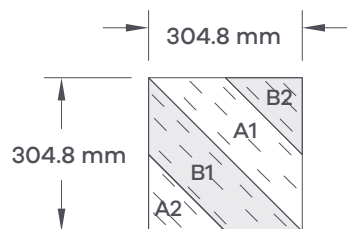

Product Installation Sheet
Signature Laying Pattern

Gatsby Square Small

2 Colour

DC510

A Deptford Concrete - AROSRE29

B Diffusion Loam - AROADF04

DC567

A Encaustic Kyanite - AROAEN38

B Diffusion Eve - AROADF54

DC568

A Stucco Haze - AROAUC40

B Stucco Opaline - AROAUC88

DC569

A Diffusion Husk - AROADF27

B Diffusion Cashew - AROADF41

DC570

A Onyx Marble - AROSOM30

B Nero Classic Marble - AROSCA20

1 Module =

A1 = 107.76mm x 431.0523mm A1 block tile (1 off)

A2 = 107.76mm x 215.52mm A2 block tile (1 off)

B1 = 107.76mm x 431.0523mm B1 block tile (1 off)

B2 = 107.76mm x 215.52mm B2 block tile (1 off)