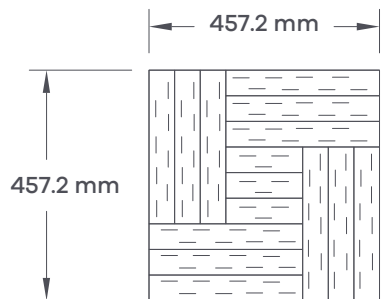

**DC540**

**A** Aged Oak - AROW7710

**The center element of the module alternates as the design repeats.**

**1 Module =**

50.8mm x 304.8mm block tile (12 off)

50.8mm x 152.4mm block tile (3 off)