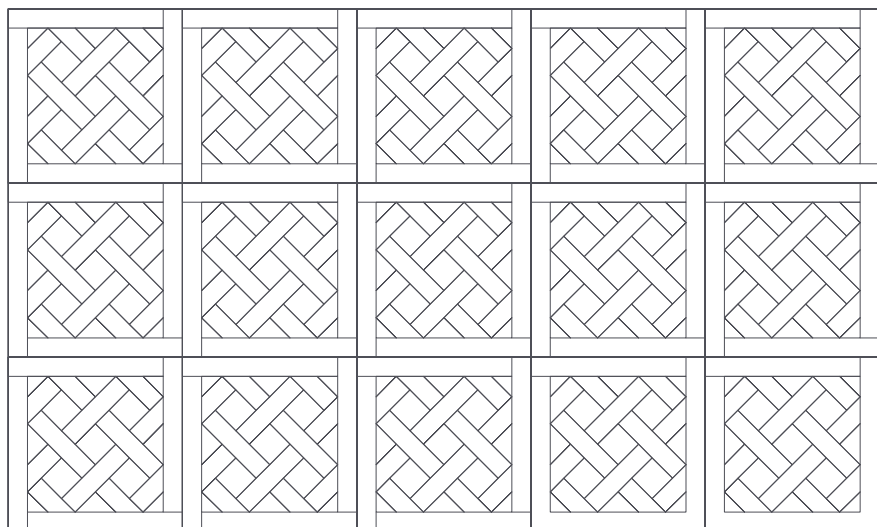

Product Installation Sheet
Signature Laying Pattern

Versailles Parquet

1 Colour