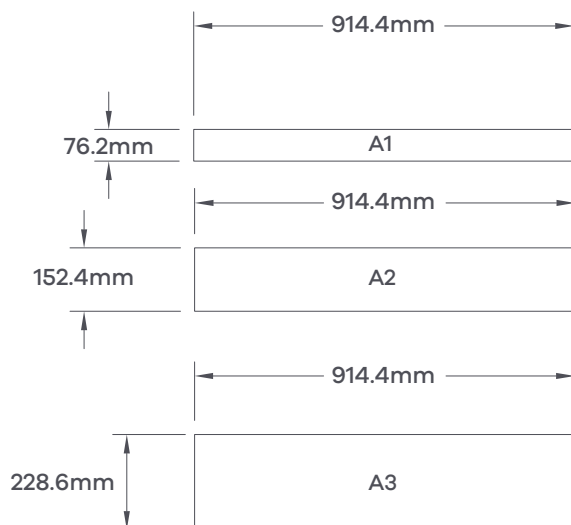

1 Module =

A1 = 76.2mm x 914.4mm plank tile (1 off)

A2 = 152.4mm x 914.4mm plank tile (1 off)

A3 = 228.6mm x 914.4mm plank tile (1 off)