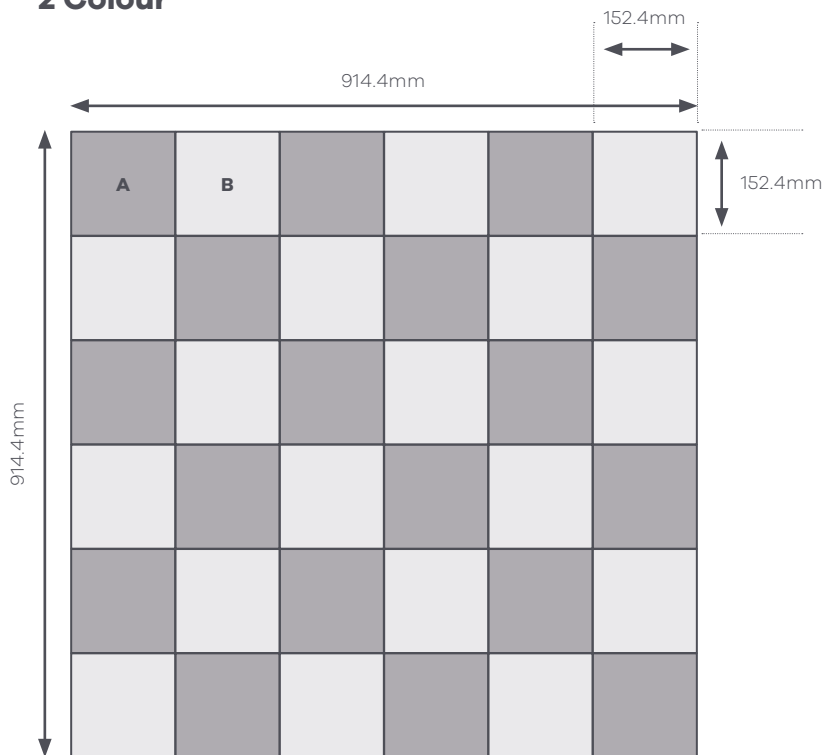

Product Installation Sheet

Signature Laying Pattern

2 Colour

1 Module= (1 off each)