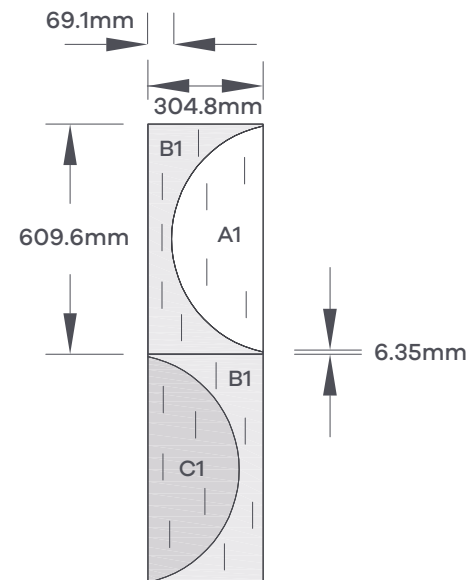

Product Installation Sheet

Signature Laying Pattern

Arc Large

3 Colour

1 Module =

A1 = 609.6mm x 265.94mm part tile (1 off)

B1 = 609.6mm x 304.8mm part tile (2 off)

C1 = 609.6mm x 265.94 part tile (1 off)

DC509

A Tempus Soothe - AROSTE31

B Tempus Embrace - AROSTE30

C Tempus Pause - AROSTE37

DC566

A Grigio Classic Marble - AROSCA37

B Onyx Marble - AROSOM30

C Nero Classic Marble - AROSCA20