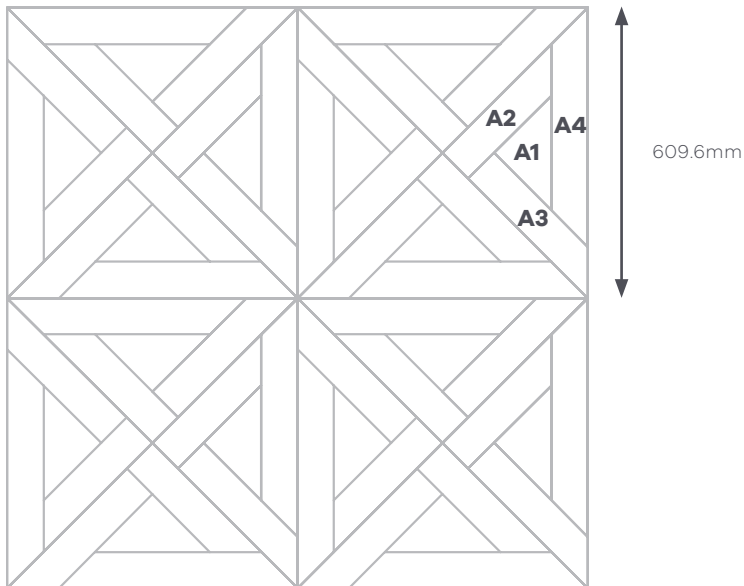

1 Colour

1 Module =

- **A1** Half Tile (4 off)
- **A2** Mitred Part (4 off)
- **A3** Mitred Part (4 off)
- **A4** Double Mitred (4 off)

Supplied as a set of loose tile parts, the layout is to be formed on site using this tile set.

DC324

A Manor Oak - AROW7970

DC321

A Toulouse Oak - AROW8430

DC323

A Tranquil Grain - AROW8300

DC277

A Brushed Oak - AROW7910

DC322

A Verbier Oak - AROW8320

DC547

A Henley Oak - AROW8740

DC548

A Trevellas Oak - AROW8890

DC549

A Kirby Oak - AROW8780

DC550

A Yarncliff Oak - AROW8800

Installation instructions also apply to endless possibility code EP272