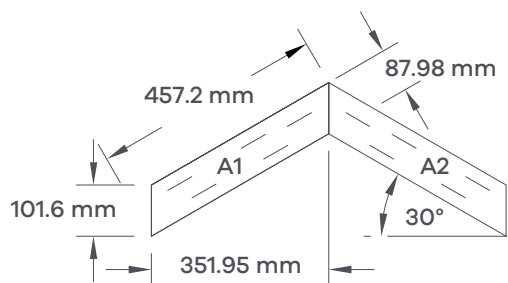

#### DC529

A Hackfall Oak - AR0W8790

**A1** = 87.98mm x 457.2mm A1 block tile (1 off)

**A2** = 87.98mm x 457.2mm A2 block tile (1 off)

**amtico**  
flooring