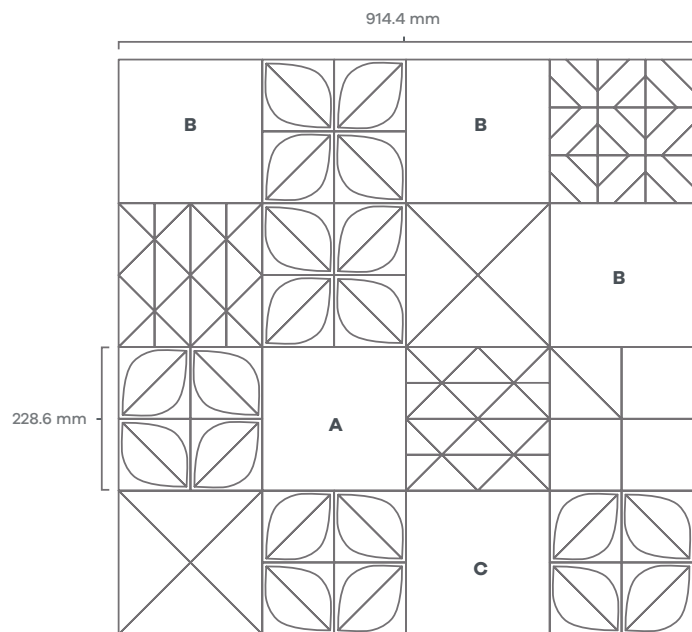

Product Installation Sheet

Signature Laying Pattern

Muralist

DC325

- **A** Basilica Salt - AROSBS12
- **B** Basilica Shell - AROSBS41
- **C** Kura Caraway - AROSKU38

DC326

- **A** Basilica Salt - AROSBS12
- **B** Kura Caraway - AROSKU38
- **C** Graphite Slate - AROSSL23

DC327

- **A** Modernist Spire - AROAMN38
- **B** Diffusion Lux - AROADF38
- **C** Modernist Lintel - AROAMN31

DC328

- **A** Modernist Frame - AROAMN30
- **B** Stucco Clay - AROAUC47
- **C** Stucco Quartz - AROAUC15

DC329

- **A** Stucco Indigo - AROAUC91
- **B** Stucco Flax - AROAUC39
- **C** Modernist Vault - AROAMN13

DC330

- **A** Diffusion Charcoal - AROADF13
- **B** Encaustic Umber - AROAEN44
- **C** Modernist Frame - AROAMN30