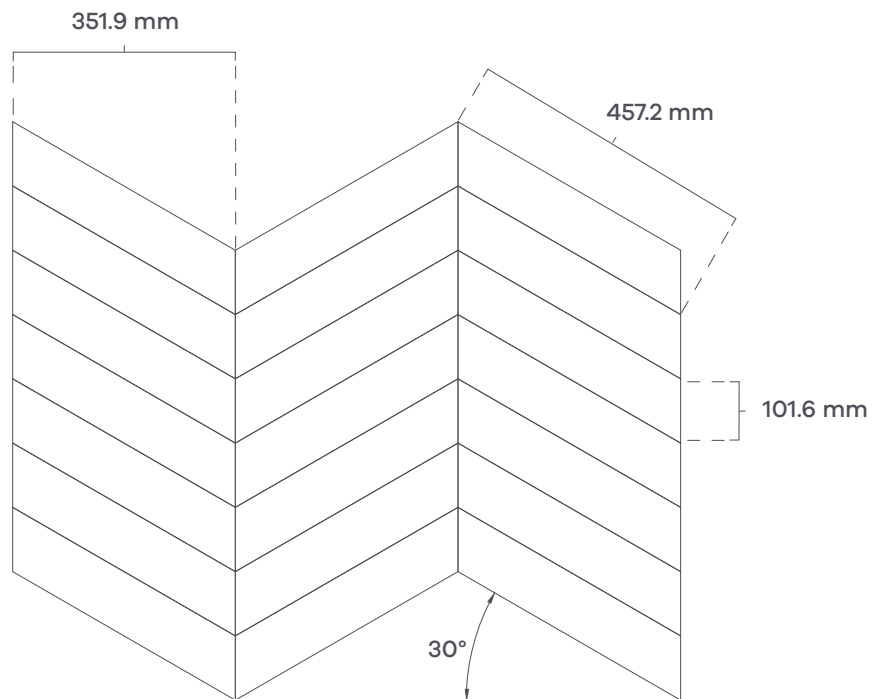

Product Installation Sheet

Signature Laying Pattern

Chevron

1 Colour

DC501

A Clowes Oak - AR0W8650

DC527

A Buxton Oak - AR0W8660

DC528

A Henley Oak - AR0W8740

DC529

A Hackfall Oak - AR0W8790