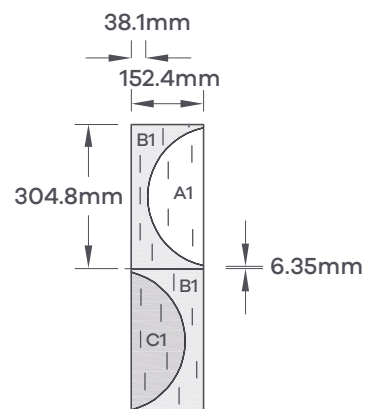

#### 1 Module =

**A1** = 304.8mm x 114.3mm part tile (1 off)

**B1** = 304.8mm part tile (2 off)

**C1** = 304.8mm x 114.3mm part tile (1 off)

#### 1 Module =

**A1** = 609.6mm x 265.94mm part tile (1 off)

**B1** = 609.6mm x 304.8mm part tile (2 off)

**C1** = 609.6mm x 265.94 part tile (1 off)