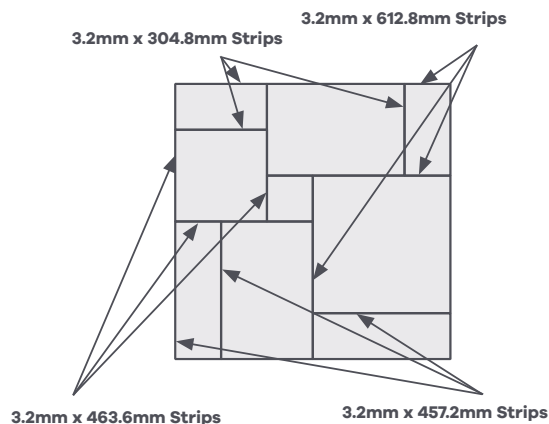

1 module Small & Large Stripping = (1 off each)