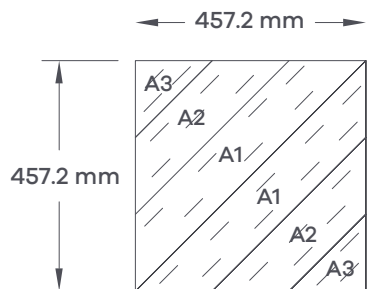

# Gable Parquet Large

**1 Colour**

**DC504**

**A** Brushed Oak - AROW7910

**DC537**

**A** Tollymore Oak - AROW8760

**1 Module =**

**A1** = 107.763mm x 646.5784mm A1 block tile (2 off)

**A2** = 107.763mm x 431.0523mm A2 block tile (2 off)

**A3** = 107.763mm x 215.5262mm A3 triangle tile (2 off)

Product Installation Sheet  
**Signature Laying Pattern**