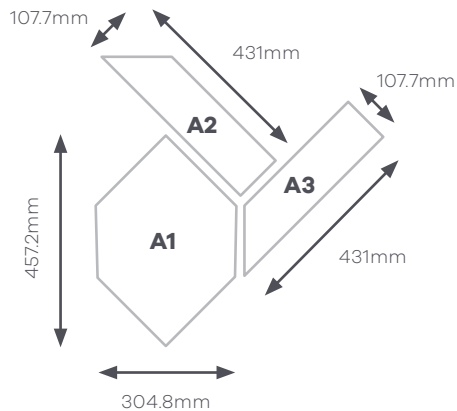

1 Colour

1 Module =

- **A1** Polygon Tile (1 off)
- **A2** Angle Cut Tile (1 off)
- **A3** Angle Cut Tile (1 off)

Supplied as a set of loose tile parts, the layout is to be formed on site using this tile set.

DC318

A Alpine Oak - AROW8330

DC266

A White Wash Wood - AROW7680

DC268

A French Oak - AROW7830

DC317

A Farmhouse Oak - AROW7630

DC320

A Versailles Oak - AROW8460

DC316

A Bordeaux Oak - AROW8450

DC319

A Dockland Oak - AROW8350

DC551

A Clowes Oak - AROW8650

DC552

A Henley Oak - AROW8740

DC553

A Hackfall Oak - AROW8790