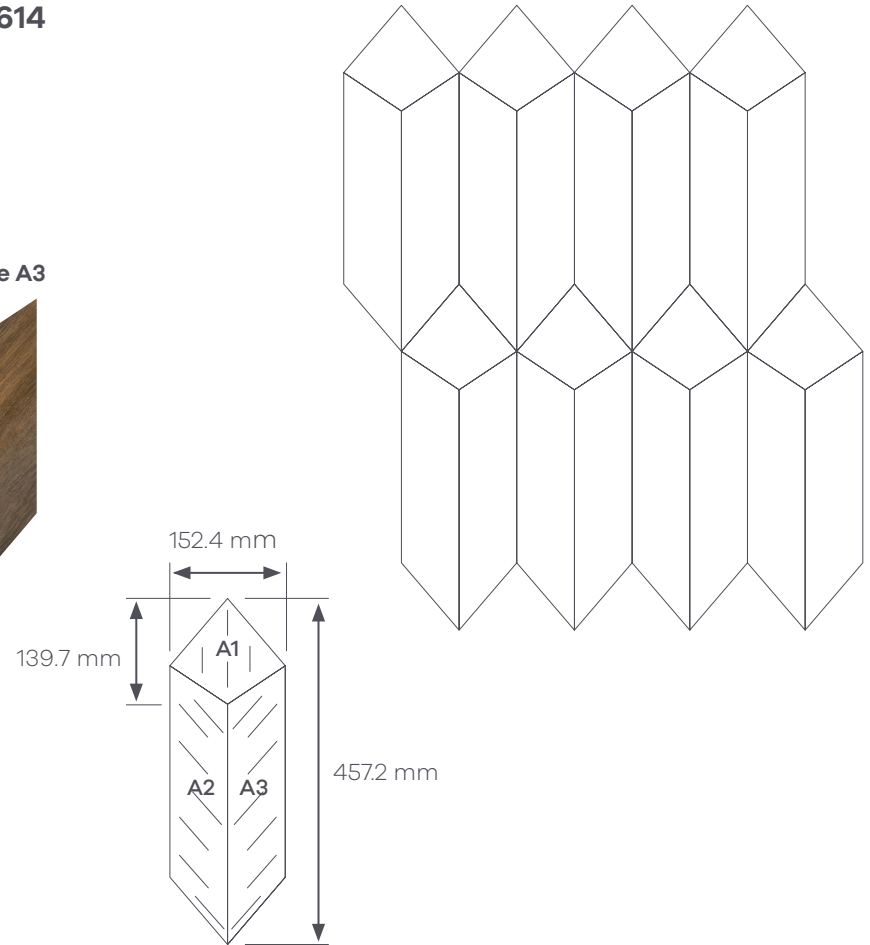

Supplied as individual cut pieces, not taped. The layout must be formed on site from parts.