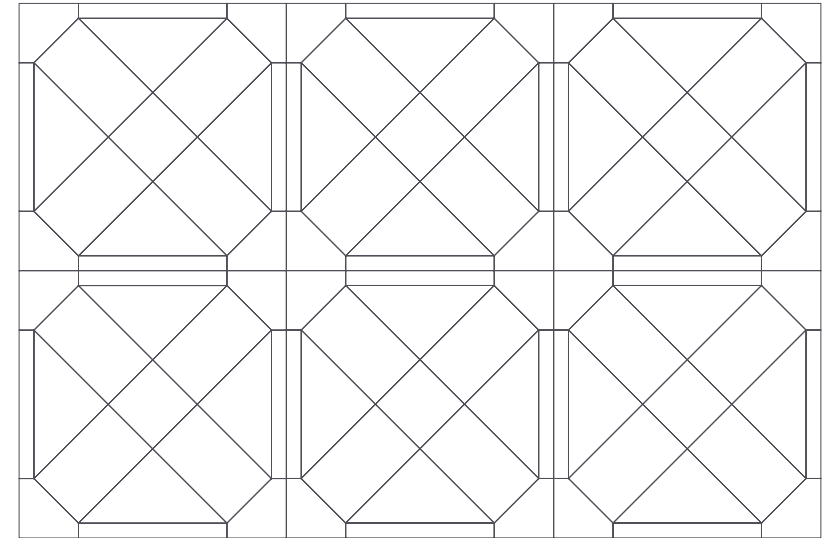

Modules are factory assembled and surface taped.
Modules NOT tessellated to ensure grain of centre keys all lay in one direction.