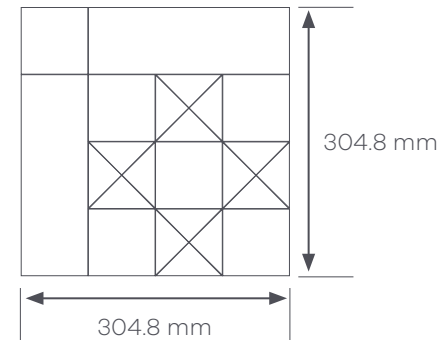

Classic Aquamarine - DC623

1 Module =

- Stucco Flax AR0AUC39
- Diffusion Chambray AR0ADF39
- Diffusion Loam AR0ADF04
- Stucco Quartz AR0AUC15
- Stucco Putty AR0AUC30

Module

The Classic layout is supplied as a 304.8 x 304.8 mm assembled module.