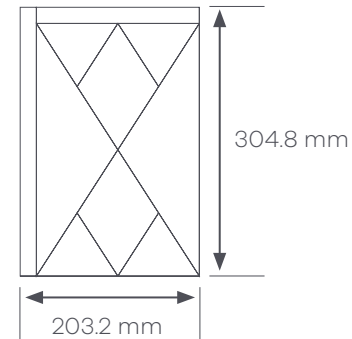

Modules are factory assembled and surface taped.
Alternate modules 1 & 2 horizontally and vertically to create pattern repeat.