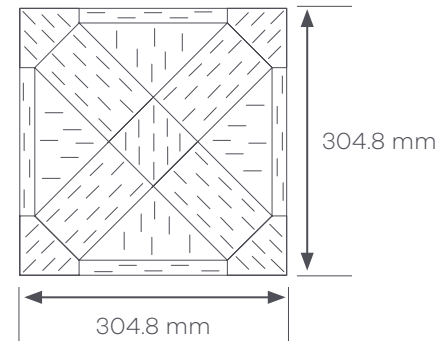

Amtico Décor Laying Patterns

Installation Guide

Akari Lattice Large

Akari Lattice Large Teasel - DC607

1 Module =
Trevellas Oak AROW8890

Module

The Akari Lattice Large layout is supplied as a 304.8 x 304.8 mm assembled module.

Modules are factory assembled and surface taped.
Modules NOT tessellated to ensure grain of centre keys all lay in one direction.

Amtico Décor Laying Patterns

Installation Guide

Akari Lattice Large

Akari Lattice Large Honeysuckle - DC608

1 Module =
White Oak AR0W7520

Module

The Akari Lattice Large layout is supplied as a 304.8 x 304.8 mm assembled module.

Modules are factory assembled and surface taped.
Modules NOT tessellated to ensure grain of centre keys all lay in one direction.