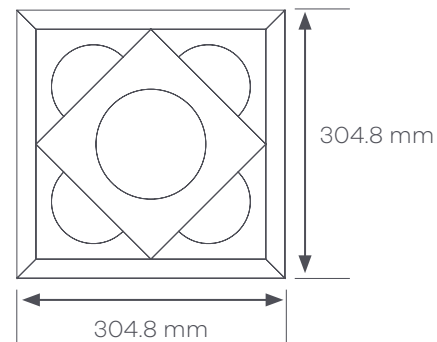

Modules are factory assembled and surface taped.
Modules will need to be tessallated to create design.