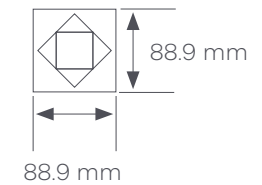

Octagon Key Grace - DC497

Tile
Stucco Quartz AR0AUC15

Key
Stucco Quartz AR0AUC15
Stucco Putty AR0AUC30
Stucco Pebble AR0AUC38

Key

Tiles and keys will need to be tessellated to create design.

Tiles are supplied as individual cut pieces, not taped. Keys are supplied taped in rows. The layout must be formed on site from parts.