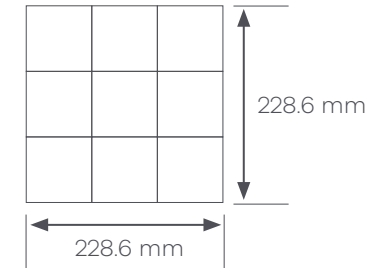

Amtico Décor Laying Patterns

Installation Guide

Geo Mono - DC482

1 Module =
Graphite Slate AROSSL23
Pure Plain White AROAPN11

The Geo layout is supplied as 2 x 228.6 x 228.6 mm assembled modules.

Module 2

Modules are factory assembled and surface taped.
Alternate modules 1 & 2 horizontally and vertically to create pattern repeat.