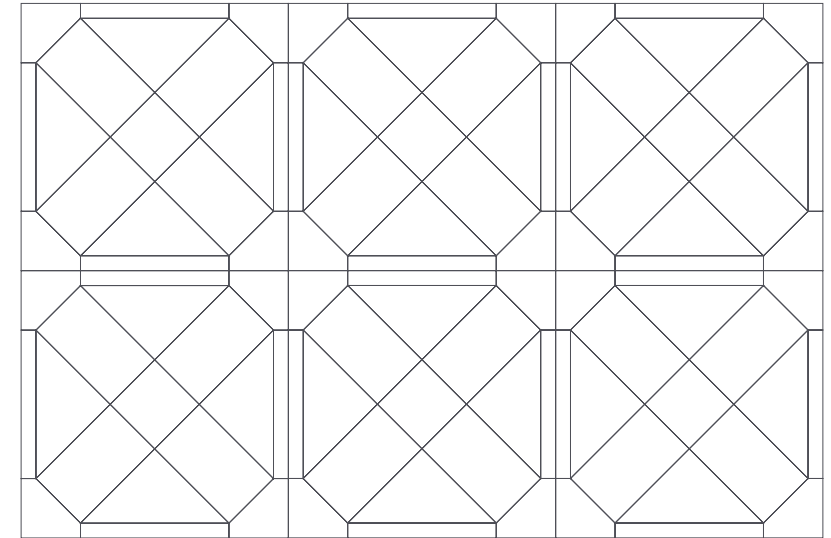

Amtico Décor Laying Patterns

Installation Guide

Akari Lattice Large

Akari Lattice Large Teasel - DC607

1 Module =
Trevellas Oak AROW8890

Module

The Akari Lattice Large layout is supplied as a 304.8 x 304.8 mm assembled module.

Modules are factory assembled and surface taped.
Modules NOT tessellated to ensure grain of centre keys all lay in one direction.

Amtico Décor Laying Patterns

Installation Guide

Akari Lattice Large

Akari Lattice Large Honeysuckle - DC608