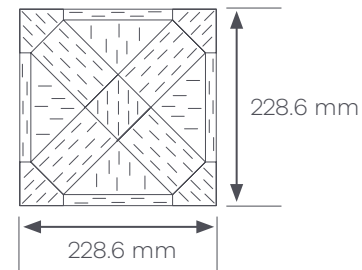

amtico
décor

Amtico Décor Laying Patterns

Installation Guide

Akari Lattice Small

Akari Lattice Small Meadowsweet - DC603

1 Module =
Trevellas Oak AROW8890

Module

The Akari Lattice Small layout is supplied as a 228.6 x 228.6 mm assembled module.

Modules are factory assembled and surface taped.
Modules NOT tessellated to ensure grain of centre keys all lay in one direction.

Amtico Décor Laying Patterns

Installation Guide

Akari Lattice Small

Akari Lattice Small Celandine - DC604

1 Module =
White Oak AR0W7520

Module

The Akari Lattice Small layout is supplied as a 228.6 x 228.6 mm assembled module.

Modules are factory assembled and surface taped.
Modules NOT tessellated to ensure grain of centre keys all lay in one direction.