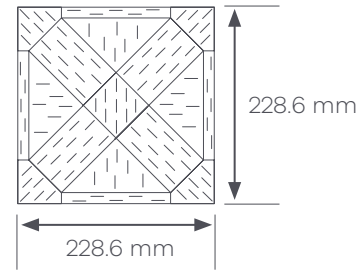

1 Module =
White Oak AR0W7520

Module

The Akari Lattice Small layout is supplied as a 228.6 x 228.6 mm assembled module.

Modules are factory assembled and surface taped.
Modules NOT tessellated to ensure grain of centre keys all lay in one direction.

Amtico Décor Laying Patterns

Installation Guide

Akari Lattice Small

Akari Lattice Small Vervain - DC605

1 Module =
Chargot Oak AR0W8720

Module

The Akari Lattice Small layout is supplied as a 228.6 x 228.6 mm assembled module.