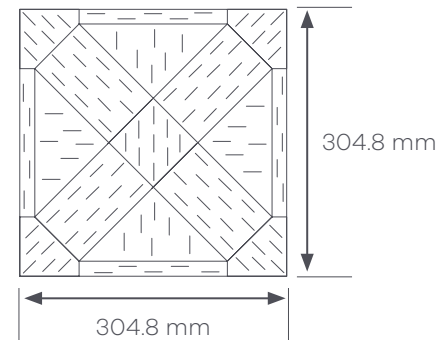

Amtico Décor Laying Patterns

Installation Guide

Akari Lattice Large

Akari Lattice Large Foxglove - DC609

1 Module =
Chargot Oak AR0W8720

Module

The Akari Lattice Large layout is supplied as a 304.8 x 304.8 mm assembled module.

Modules are factory assembled and surface taped.
Modules NOT tessellated to ensure grain of centre keys all lay in one direction.

Amtico Décor Laying Patterns

Installation Guide

Akari Lattice Large

Akari Lattice Large Chicory - DC610

1 Module =
Tay Oak AROW8900

Module

The Akari Lattice Large layout is supplied as a 304.8 x 304.8 mm assembled module.

Modules are factory assembled and surface taped.
Modules NOT tessellated to ensure grain of centre keys all lay in one direction.