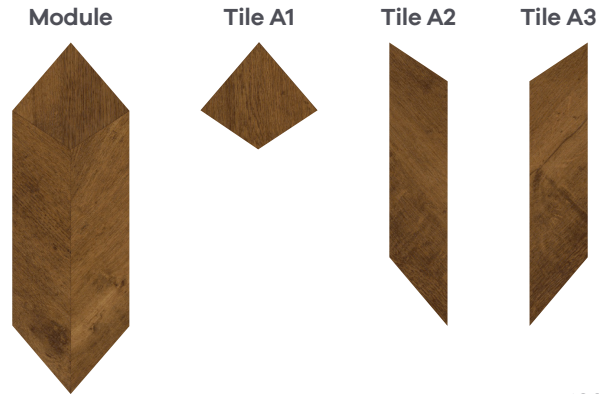

Supplied as individual cut pieces, not taped. The layout must be formed on site from parts.

Venetian Parquet Larkspur - DC612

1 Module =
A1, A2, A3 Brushed Oak AROW7910

Supplied as individual cut pieces, not taped. The layout must be formed on site from parts.

Venetian Parquet Hemlock - DC613

1 Module =
A1, A2, A3 Chargot Oak AROW8720

Supplied as individual cut pieces, not taped. The layout must be formed on site from parts.

Venetian Parquet Nightshade - DC614