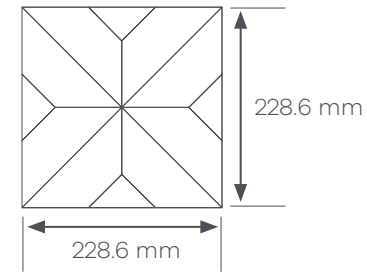

Amtico Décor Laying Patterns

Installation Guide

Echo

Echo Ware - DC493

1 Module =
Stucco Clay AR0AUC47
Stucco Quartz AR0AUC15

Module

The Echo layout is supplied as a
228.6 x 228.6 mm assembled module.

Modules are factory assembled and surface taped.
Modules will need to be tessallated to create design.