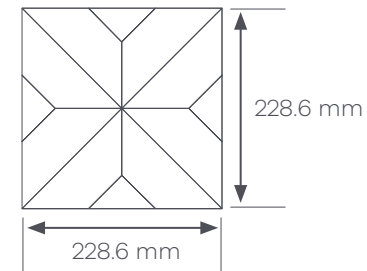

Modules are factory assembled and surface taped.
Modules will need to be tessallated to create design.