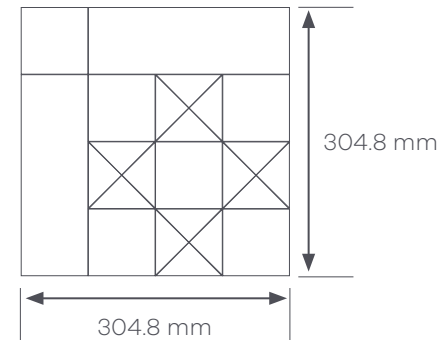

Modules are factory assembled and surface taped.