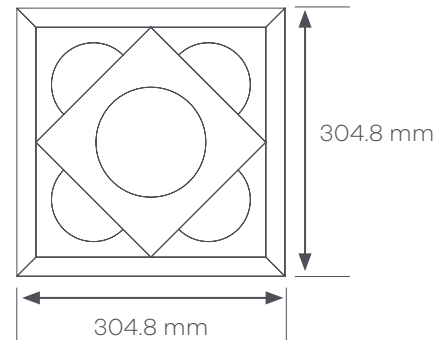

Modules are factory assembled and surface taped.
Modules will need to be tessallated to create design.