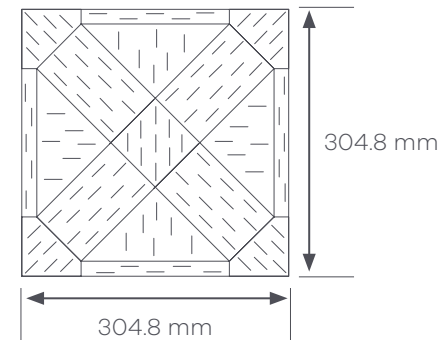

1 Module =
White Oak AR0W7520

Module

The Akari Lattice Large layout is supplied as a 304.8 x 304.8 mm assembled module.

Modules are factory assembled and surface taped.
Modules NOT tessellated to ensure grain of centre keys all lay in one direction.

Amtico Décor Laying Patterns

Installation Guide

Akari Lattice Large

Akari Lattice Large Foxglove - DC609

1 Module =
Chargot Oak AR0W8720

Module

The Akari Lattice Large layout is supplied as a 304.8 x 304.8 mm assembled module.