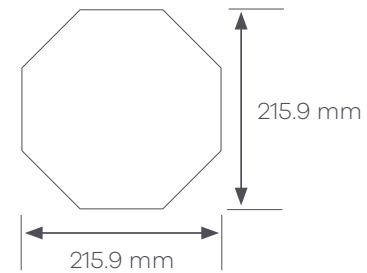

Octagon Key Rayne - DC477

Tile
Onyx Marble AROSOM30

Key
Onyx Marble AROSOM30
Graphite Slate AROSSL23

Tile

Tiles and keys will need to be tessellated to create design.

Tiles are supplied as individual cut pieces, not taped. Keys are supplied taped in rows. The layout must be formed on site from parts.