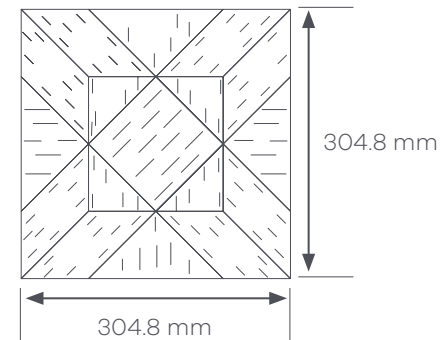

**Modules are factory assembled and surface taped.
Modules will need to be tessellated to create design.**