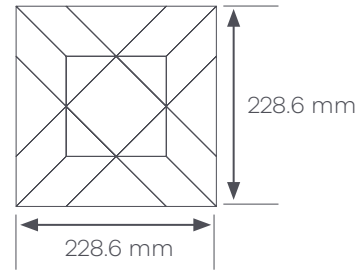

Module

The Victorian Star Small layout supplied as a 228.6 x 228.6 mm assembled module.

Modules are factory assembled and surface taped.
Modules will need to be tessellated to create design.

Victorian Star Small Clarence - DC495