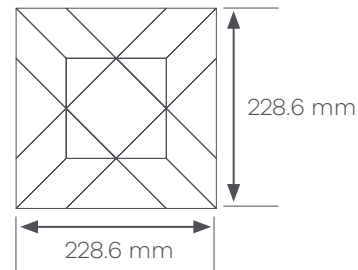

Modules are factory assembled and surface taped.
Modules will need to be tessellated to create design.