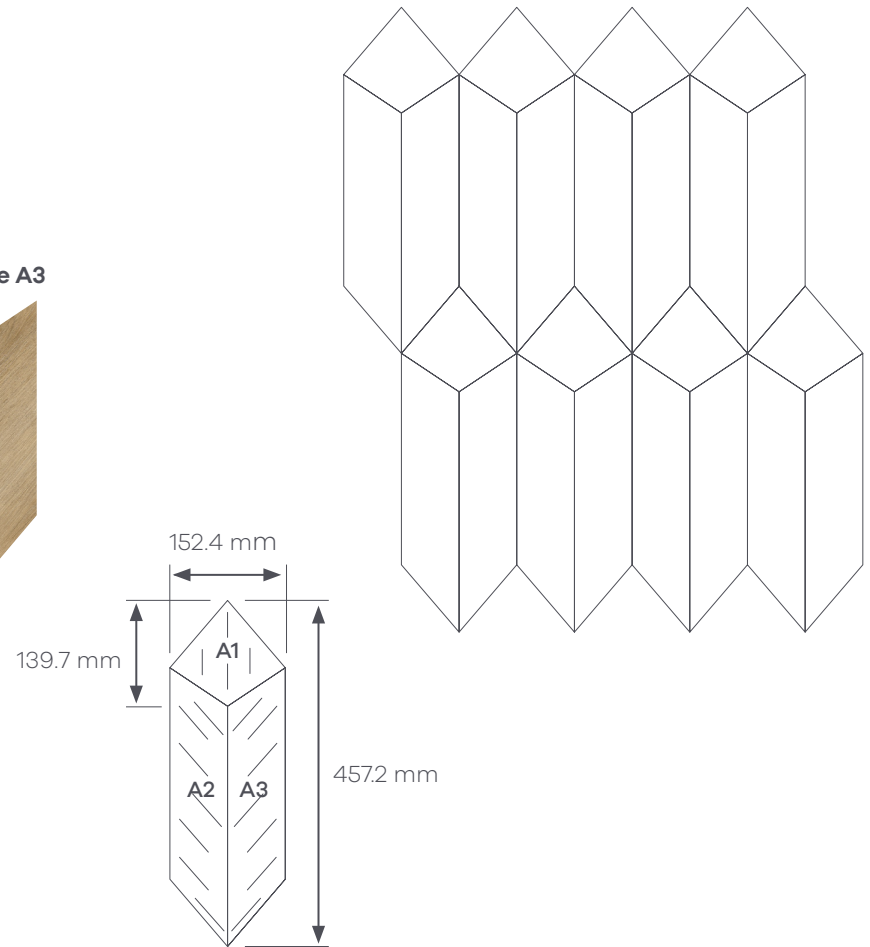

Supplied as individual cut pieces, not taped. The layout must be formed on site from parts.