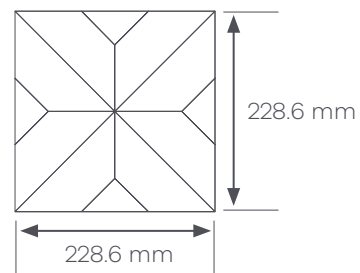

Amtico Décor Laying Patterns

Installation Guide

Echo

Echo Ink - DC491

1 Module =
Stucco Flax AR0AUC39
Stucco Quartz AR0AUC15

Module

The Echo layout is supplied as a
228.6 x 228.6 mm assembled module.

Modules are factory assembled and surface taped.
Modules will need to be tessallated to create design.