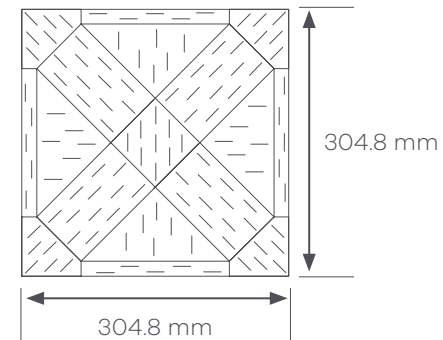

Module

The Akari Lattice Small layout is supplied as a 228.6 x 228.6 mm assembled module.

Modules are factory assembled and surface taped.
Modules NOT tessellated to ensure grain of centre keys all lay in one direction.

Amtico Décor Laying Patterns

Installation Guide

Akari Lattice Large

Akari Lattice Large Teasel - DC607

1 Module =
Trevellas Oak AROW8890

Module

The Akari Lattice Large layout is supplied as a 304.8 x 304.8 mm assembled module.

Modules are factory assembled and surface taped.
Modules NOT tessellated to ensure grain of centre keys all lay in one direction.

Amtico Décor Laying Patterns

Installation Guide

Akari Lattice Large

Akari Lattice Large Honeysuckle - DC608