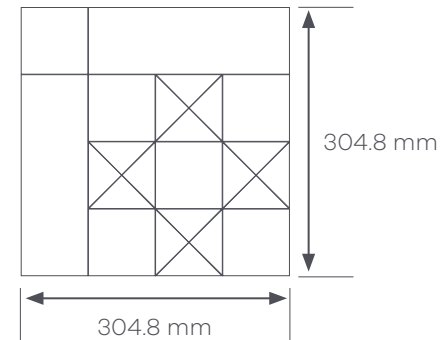

Classic Mono - DC257

1 Module =
Pure Plain White AROAPN11
Graphite Slate AROSSL23

Module

The Classic layout is supplied as a
304.8 x 304.8 mm assembled module.

Classic Moderna - DC313

1 Module =
Pure Plain White AROAPN11
Pure Plain Black AROAPN22