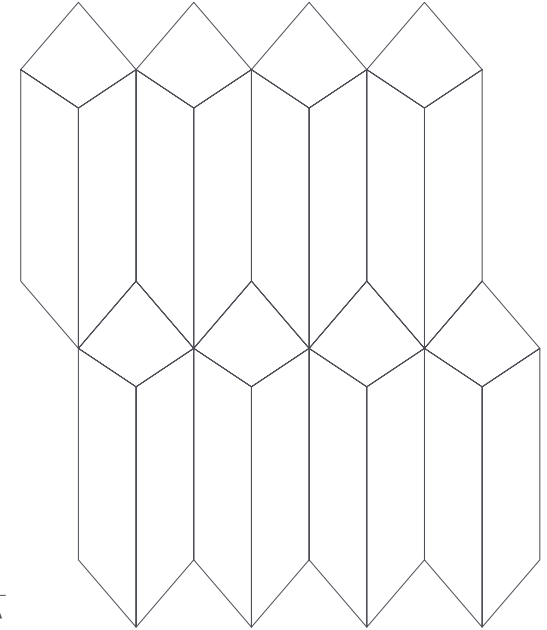

B Onyx Marble AROSOM30

C Nero Classic Marble AROSCA20

Module

Tile A

Tile B

Tile C

Supplied as individual cut pieces, not taped. The layout must be formed on site from parts.

Venetian Parquet Pavilion - DC616