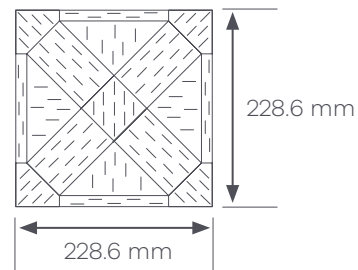

amtico
décor

Amtico Décor Laying Patterns

Installation Guide

Akari Lattice Small

Akari Lattice Small Meadowsweet - DC603

1 Module =
Trevellas Oak AROW8890

Module

The Akari Lattice Small layout is supplied as a 228.6 x 228.6 mm assembled module.

Modules are factory assembled and surface taped.
Modules NOT tessellated to ensure grain of centre keys all lay in one direction.

Amtico Décor Laying Patterns

Installation Guide

Akari Lattice Small

Akari Lattice Small Celandine - DC604