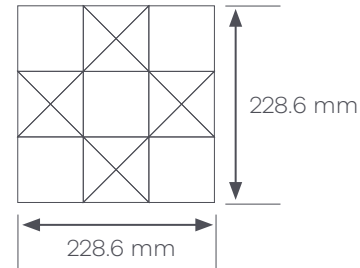

Amtico Décor Laying Patterns

Installation Guide

Geo Mono - DC482

1 Module =
Graphite Slate AROSSL23
Pure Plain White AROAPN11

The Geo layout is supplied as 2 x 228.6 x 228.6 mm assembled modules.

Module 1

Modules are factory assembled and surface taped.
Alternate modules 1 & 2 horizontally and vertically to create pattern repeat.