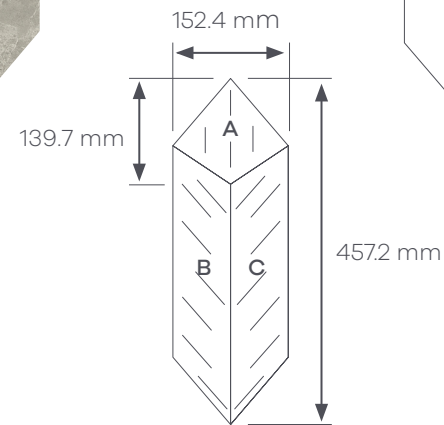

Supplied as individual cut pieces, not taped. The layout must be formed on site from parts.