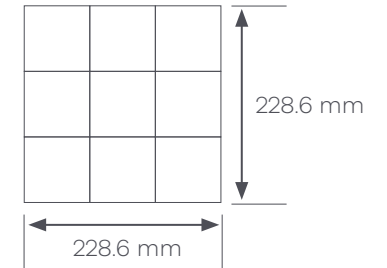

1 Module =
 Stucco Pebble AR0AUC38
 Stucco Quartz AR0AUC15

Module 1

Module 2

The Geo layout is supplied as 2 x 228.6 x 228.6 mm assembled modules.

Module 1

Module 2

Modules are factory assembled and surface taped.
 Alternate modules 1 & 2 horizontally and vertically to create pattern repeat.