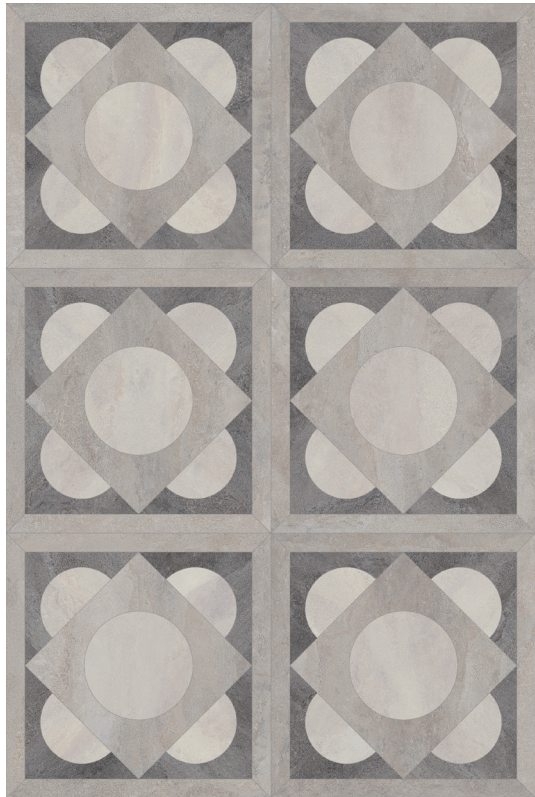

Corinthian Capitol - DC621

1 Module =

- Tempus Soothe AROSTE31
- Tempus Embrace AROSTE30
- Tempus Pause AROSTE37