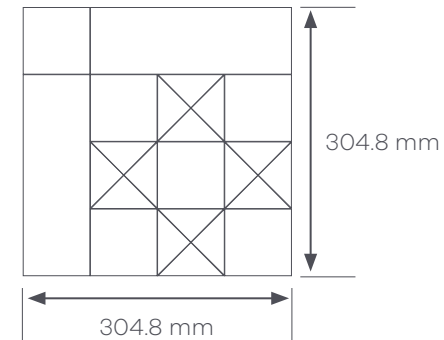

Modules are factory assembled and surface taped.