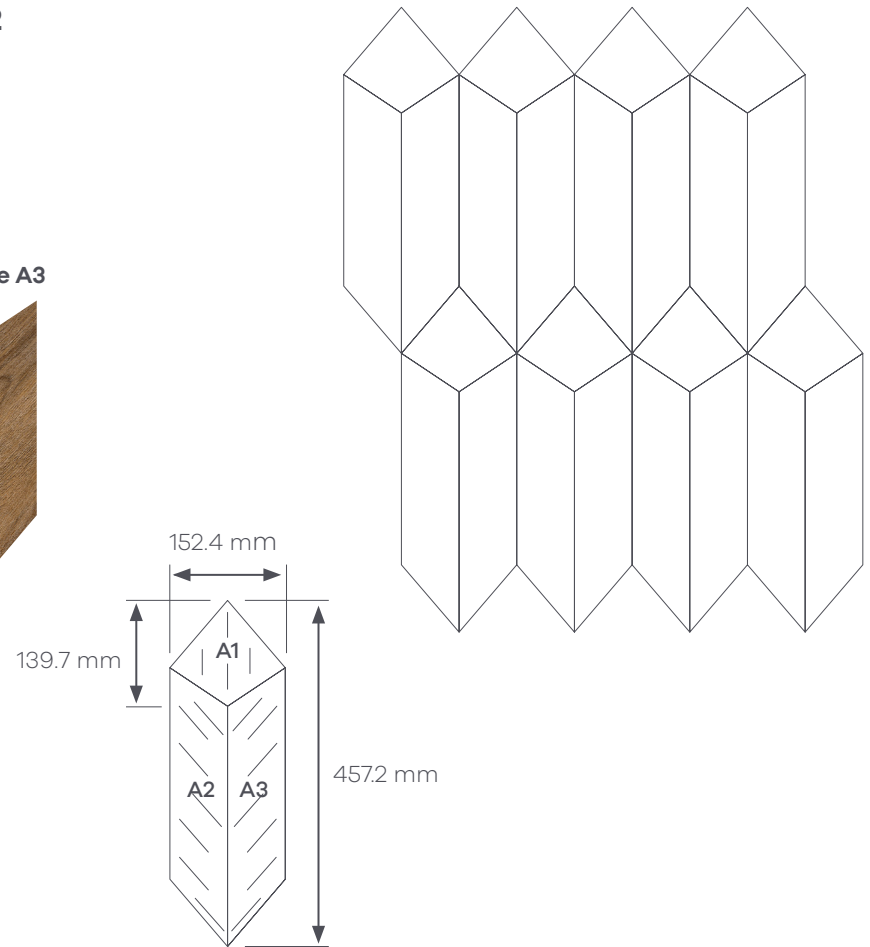

Supplied as individual cut pieces, not taped. The layout must be formed on site from parts.