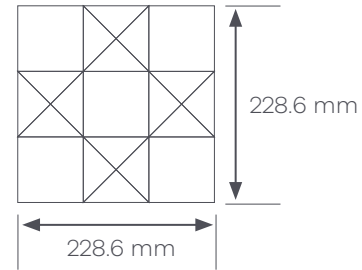

Amtico Décor Laying Patterns

Installation Guide

Geo Melrose - DC488

1 Module =
Stucco Putty AR0AUC30
Stucco Quartz AR0AUC15

The Geo layout is supplied as 2 x 228.6 x 228.6 mm assembled modules.

Module 1

Modules are factory assembled and surface taped.
Alternate modules 1 & 2 horizontally and vertically to create pattern repeat.