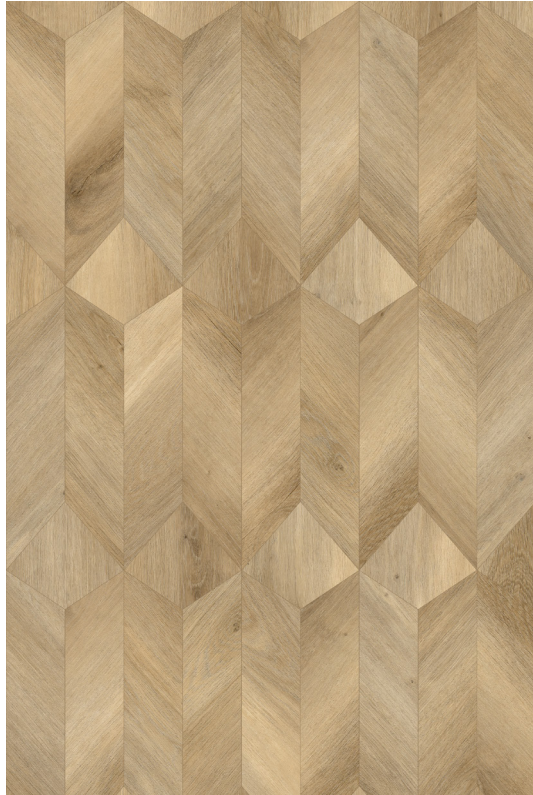

Venetian Parquet Berberis - DC611

1 Module =
A1, A2, A3 Buxton Oak AROW8660