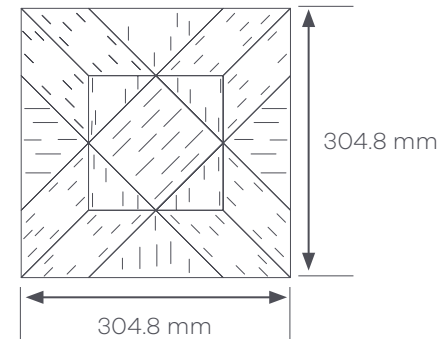

Amtico Décor Laying Patterns

Installation Guide

Victorian Star Large

Victorian Star Large York - DC473

1 Module =
York Oak AR0W8160

Module

The Victorian Star Large layout is supplied as a 304.8 x 304.8 mm assembled module.