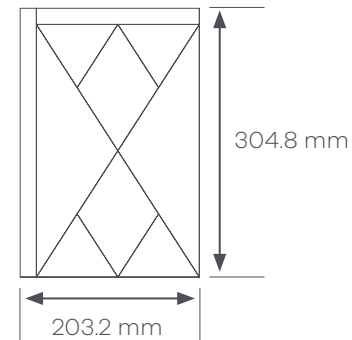

Temple Diamond Doric - DC619

1 Module =

Bianca Classic Marble AR0SOM10
Nero Classic Marble AR0SCA20
Verde Classic Marble AR0SCA87

Module 1

Module 2

The Temple Diamond layout is supplied as 2 x 304.8 x 203.2 mm assembled modules.