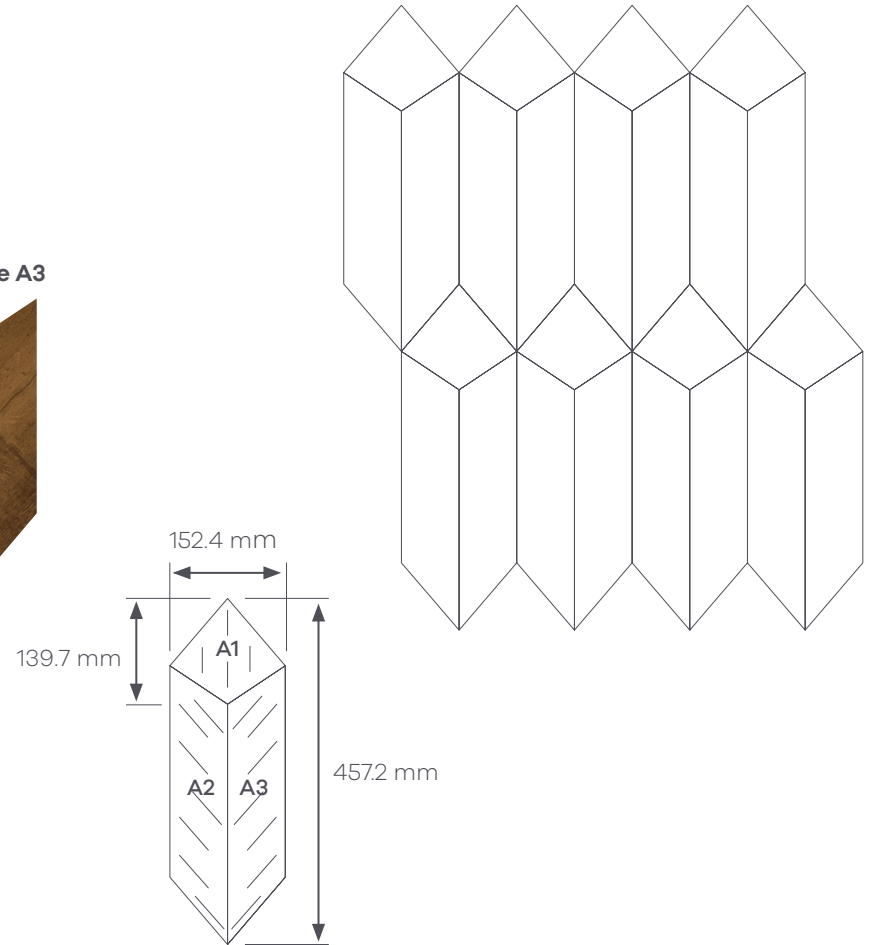

Supplied as individual cut pieces, not taped. The layout must be formed on site from parts.