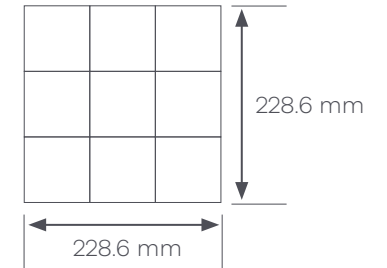

1 Module =
Diffusion Chambray AR0ADF39
Stucco Quartz AR0AUC15

Module 1

Module 2

The Geo layout is supplied as 2 x 228.6 x 228.6 mm assembled modules.

Module 1

Module 2

Modules are factory assembled and surface taped.
Alternate modules 1 & 2 horizontally and vertically to create pattern repeat.