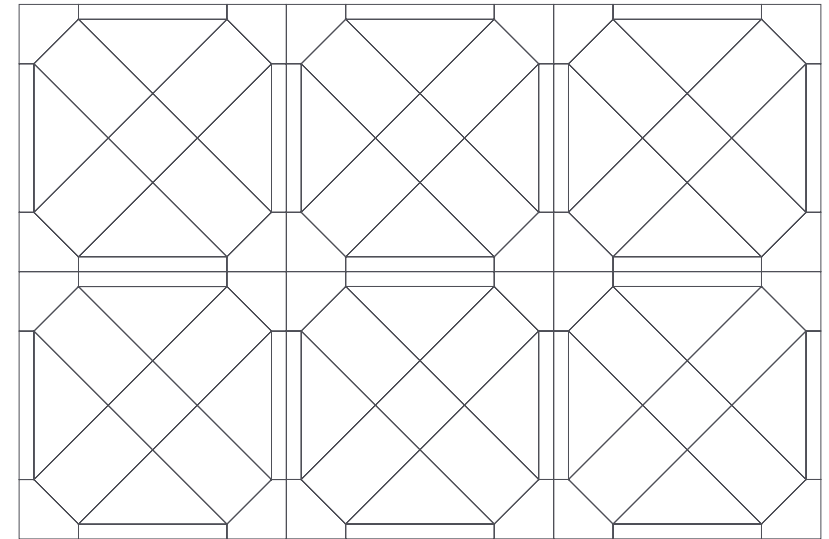

Modules are factory assembled and surface taped.
Modules NOT tessellated to ensure grain of centre keys all lay in one direction.