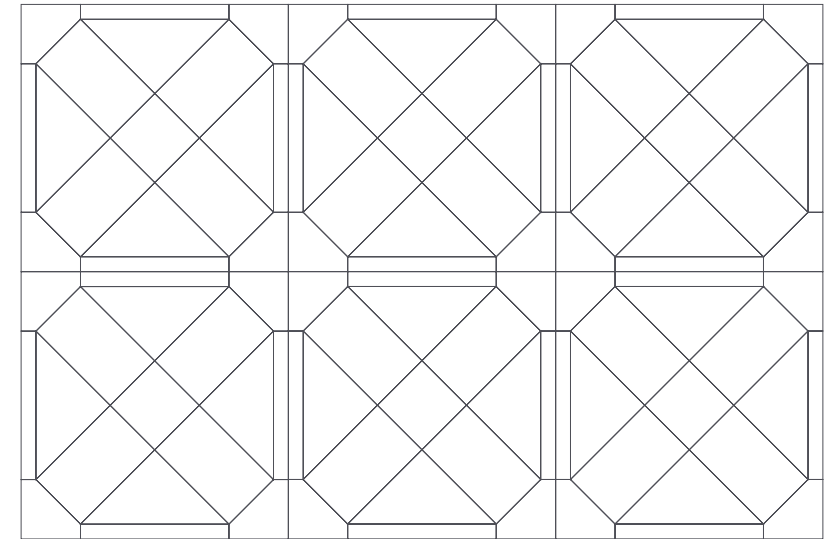

Amtico Décor Laying Patterns

Installation Guide

Akari Lattice Large

Akari Lattice Large Foxglove - DC609

1 Module =
Chargot Oak AR0W8720

Module

The Akari Lattice Large layout is supplied as a 304.8 x 304.8 mm assembled module.

Modules are factory assembled and surface taped.
Modules NOT tessellated to ensure grain of centre keys all lay in one direction.

Amtico Décor Laying Patterns

Installation Guide

Akari Lattice Large

Akari Lattice Large Chicory - DC610