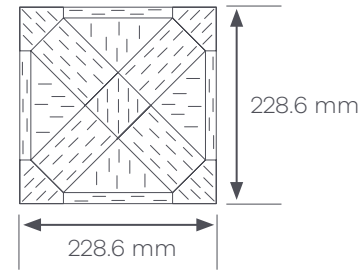

Modules are factory assembled and surface taped.
Modules NOT tessellated to ensure grain of centre keys all lay in one direction.

Akari Lattice Small

Akari Lattice Small Kingcup - DC606

1 Module =
Tay Oak AROW8900

Module

The Akari Lattice Small layout is supplied as a 228.6 x 228.6 mm assembled module.

Modules are factory assembled and surface taped.
Modules NOT tessellated to ensure grain of centre keys all lay in one direction.