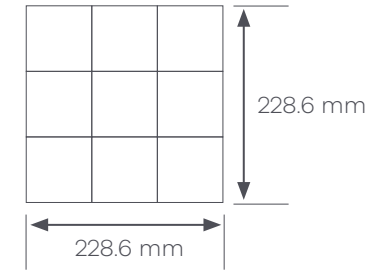

Amtico Décor Laying Patterns

Installation Guide

Geo Melrose - DC488

1 Module =
Stucco Putty AR0AUC30
Stucco Quartz AR0AUC15

The Geo layout is supplied as 2 x 228.6 x 228.6 mm assembled modules.

Module 2

Modules are factory assembled and surface taped.
Alternate modules 1 & 2 horizontally and vertically to create pattern repeat.