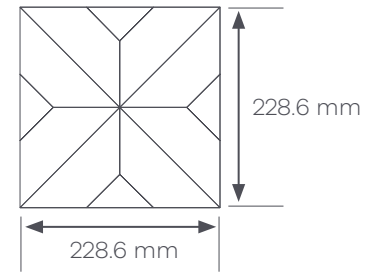

amtico
flooring

Echo Keys - DC456

1 Module =
Graphite Slate AROSSL23
Onyx Marble AROSOM30

Module

The Echo layout is supplied as a
228.6 x 228.6 mm assembled module.

Modules are factory assembled and surface taped.
Modules will need to be tessallated to create design.