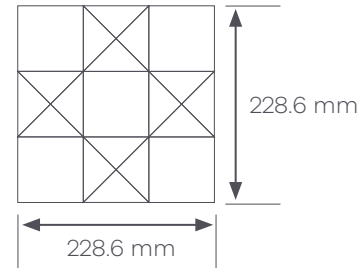

1 Module =
Diffusion Chambray AR0ADF39
Stucco Quartz AR0AUC15

Module 1

Module 2

The Geo layout is supplied as 2 x 228.6 x 228.6 mm assembled modules.

Module 1

Module 2

Modules are factory assembled and surface taped.
Alternate modules 1 & 2 horizontally and vertically to create pattern repeat.