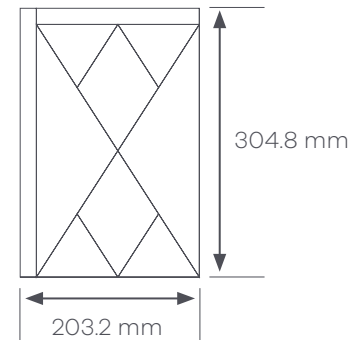

Temple Diamond Florentine - DC617

1 Module =

Onyx Marble AROSOM30
Nero Classic Marble AROSCA20
Grigio Classic Marble AROSCA37

Module 1

Module 2

The Temple Diamond layout is supplied as 2 x 304.8 x 203.2 mm assembled modules.