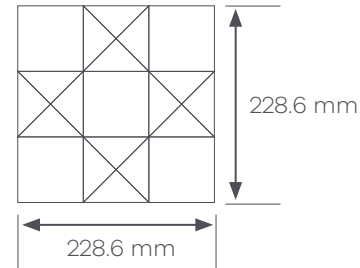

1 Module =
 Stucco Pebble AR0AUC38
 Stucco Quartz AR0AUC15

Module 1

Module 2

The Geo layout is supplied as 2 x 228.6 x 228.6 mm assembled modules.

Module 1

Module 2

Modules are factory assembled and surface taped.
 Alternate modules 1 & 2 horizontally and vertically to create pattern repeat.