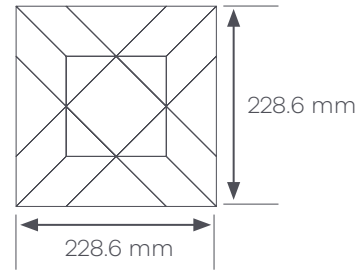

**Modules are factory assembled and surface taped.
Modules will need to be tessellated to create design.**