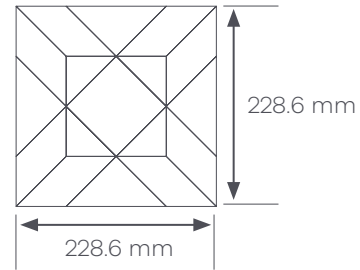

**Modules are factory assembled and surface taped.
Modules will need to be tessellated to create design.**