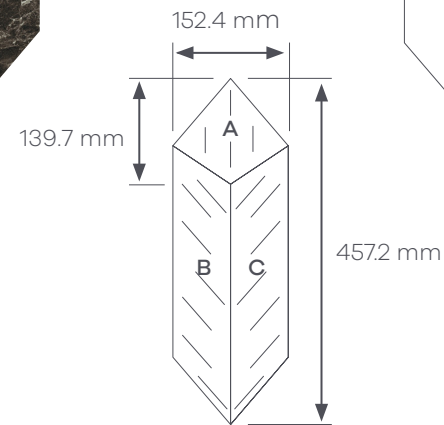

B Onyx Marble AROSOM30

C Nero Classic Marble AROSCA20

Module

Tile A

Tile B

Tile C

Supplied as individual cut pieces, not taped. The layout must be formed on site from parts.

Venetian Parquet Pavilion - DC616