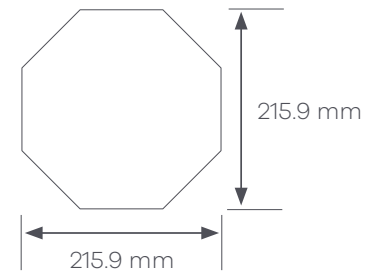

Octagon Key Grace - DC497

Tile
Stucco Quartz AR0AUC15

Key
Stucco Quartz AR0AUC15
Stucco Putty AR0AUC30
Stucco Pebble AR0AUC38

Tile

Tiles and keys will need to be tessellated to create design.

Tiles are supplied as individual cut pieces, not taped. Keys are supplied taped in rows. The layout must be formed on site from parts.