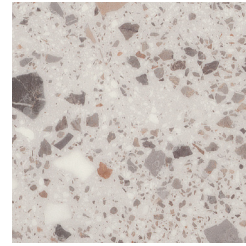

In addition to geometric shapes within a wooden herringbone pattern, soft transitions were integrated in the stone area to support a relaxed atmosphere. Individual curves were cut to underline the interior concept and make this floor covering something quite unique.

Featured Products:

Amalfi
SS5S2609

Rialto Concrete
SS5S2611

Featured Pattern:

Uniform Tile

For an eye-catching design such as terrazzo, this understated laying pattern is the perfect match. Uniform Tile shows aligned rows of square tiles, allowing the design to stand out perfectly. It also lets the curved transition between the two stones appear clearly.

10YR COMMERCIAL
WARRANTY

Featured Products:

Sun Bleached Oak
SS5W2531

Featured Pattern:

Herringbone

Herringbone is a timeless but contemporary pattern, and often used to provide subtle wayfinding throughout. It remains a popular choice and can be installed with all standard sizes that Amtico offers. If you are looking for a smaller herringbone look, simply select one of our two predefined parquet sizes.