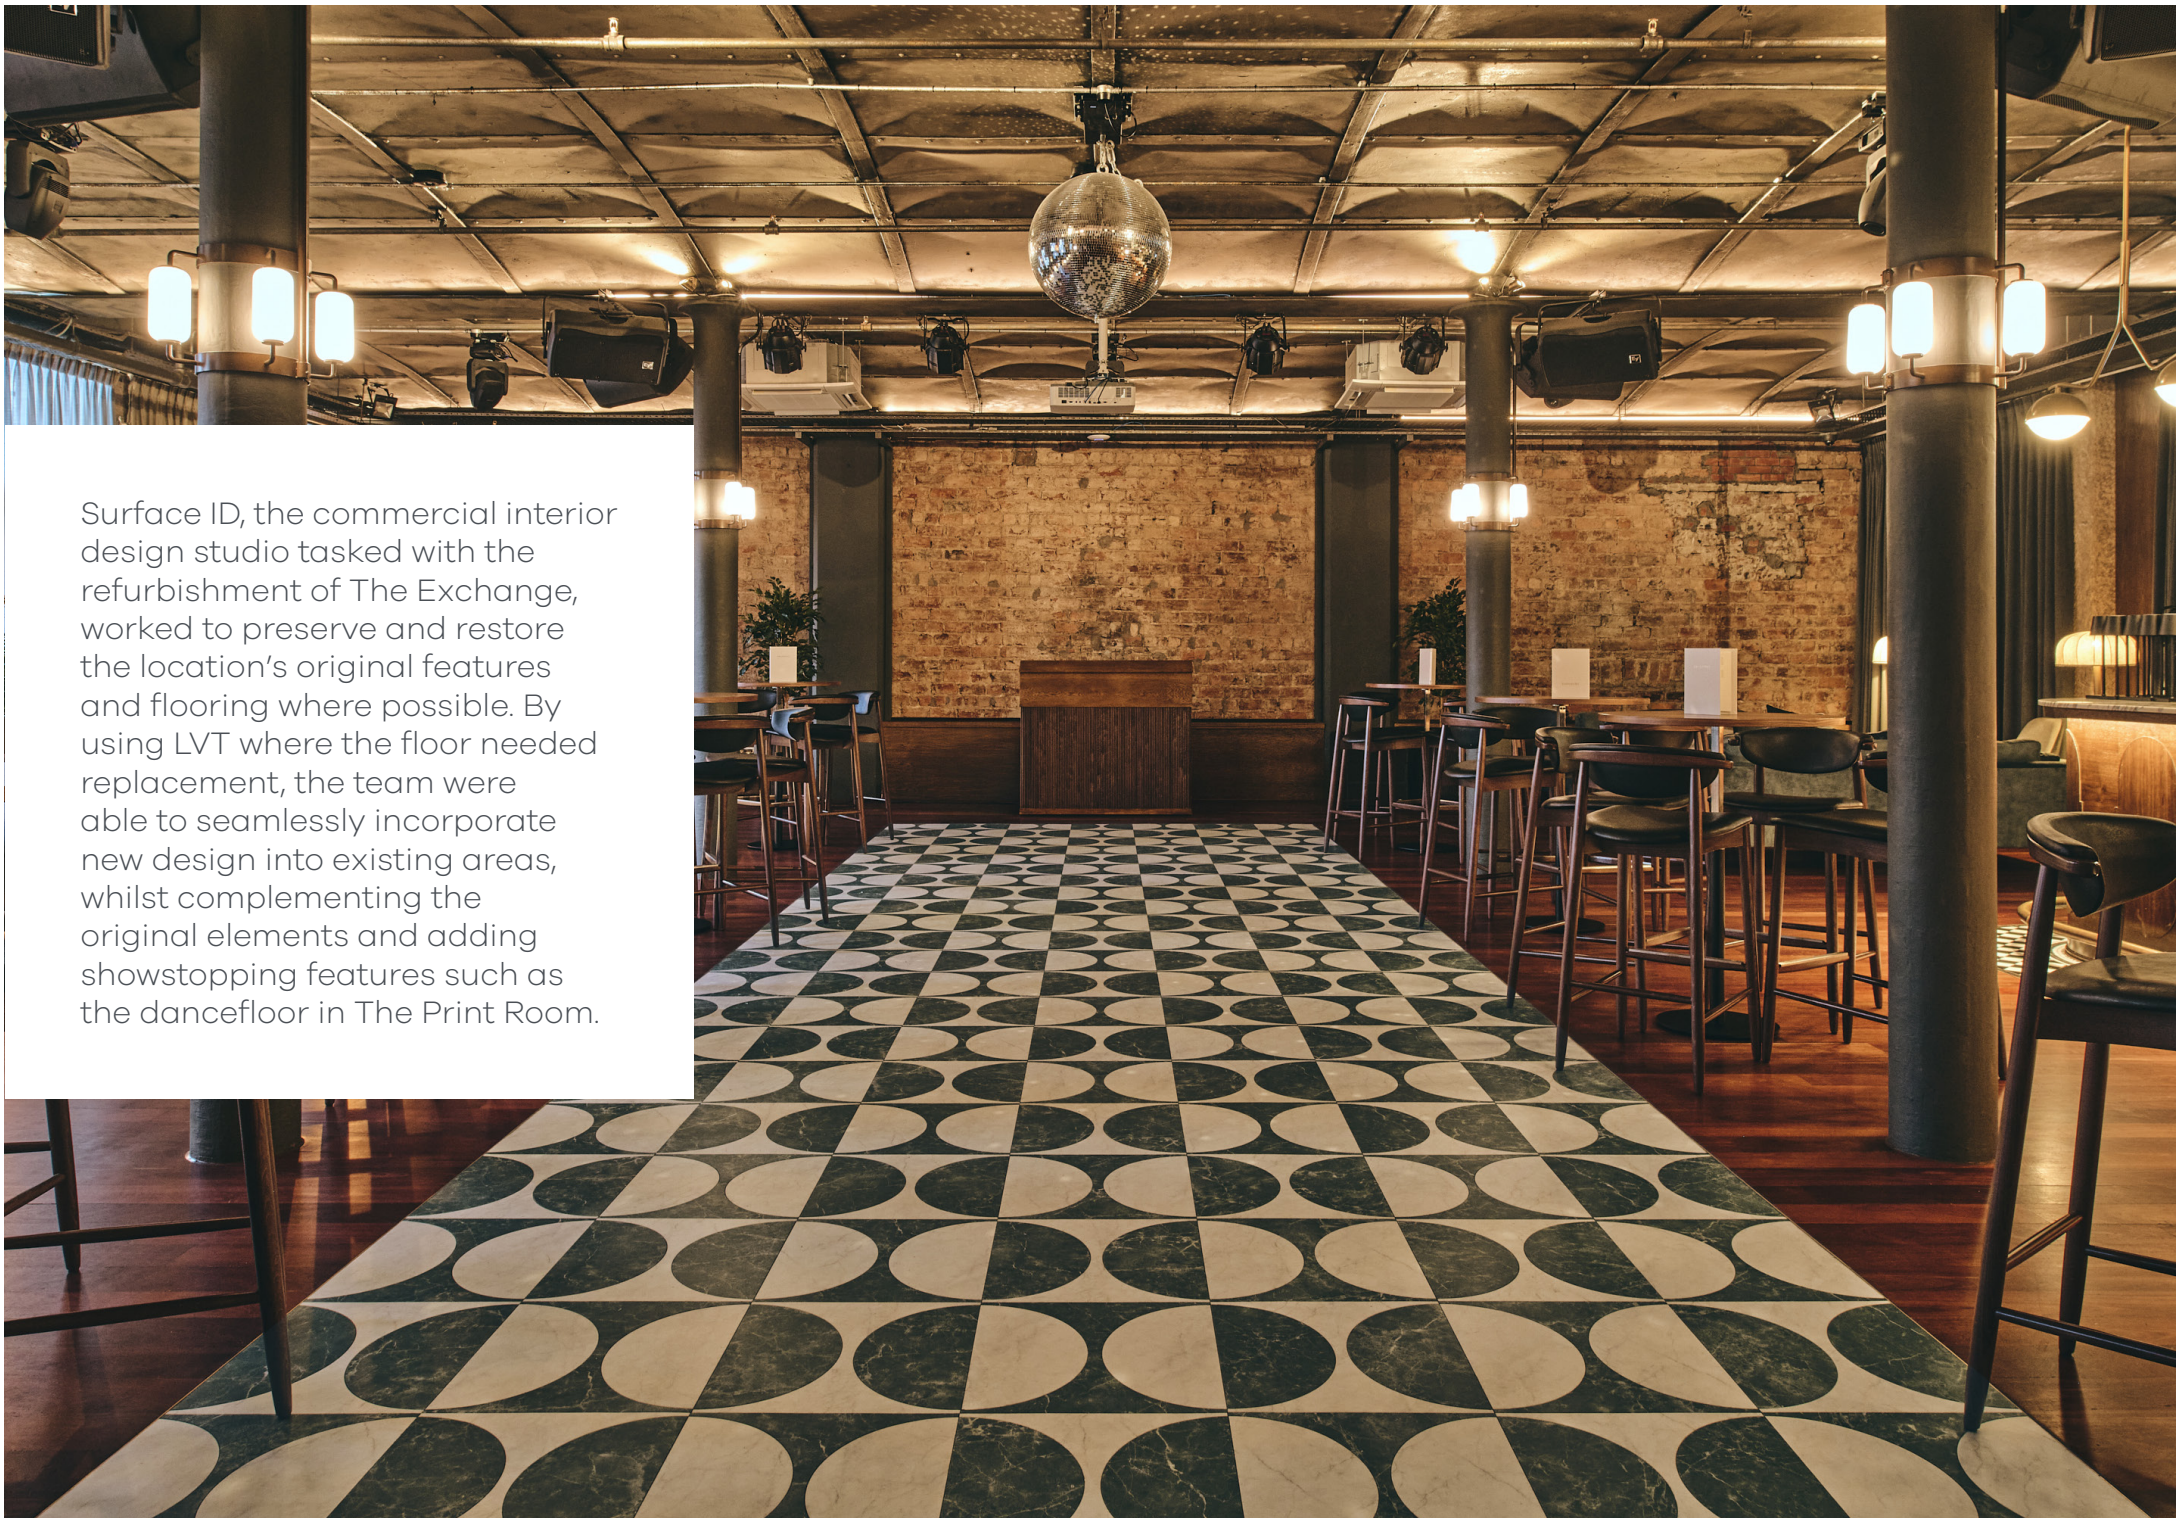

Amtico Project

The Exchange

Glasgow, Scotland

Hospitality & Leisure

Amtico Signature,
Designers' Choice,
Endless Possibilities

Interior Designer
Surface-ID

Located in the heart of Glasgow, The Exchange is a stunning Grade A-listed building in the Royal Exchange Square, which has been recently refurbished and now serves as an exclusive and luxurious event space.

Surface ID, the commercial interior design studio tasked with the refurbishment of The Exchange, worked to preserve and restore the location's original features and flooring where possible. By using LVT where the floor needed replacement, the team were able to seamlessly incorporate new design into existing areas, whilst complementing the original elements and adding showstopping features such as the dancefloor in The Print Room.

The Gallery

Featured Products:

French Oak
AROW7830

Featured Pattern:

Herringbone

Herringbone is a timeless pattern which can be created using standard sized planks. It creates subtle wayfinding and direction in large commercial spaces. Its use in The Gallery at The Exchange, provides the perfect aisle for wedding ceremonies. Beautifully paired with a Stripwood perimeter, the result is a stunningly classic space, which will never go out of style.