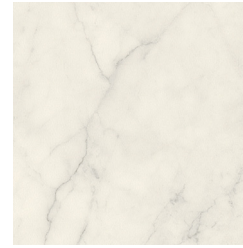

Featured Products:

Bianca Classic Marble
AROSOM10