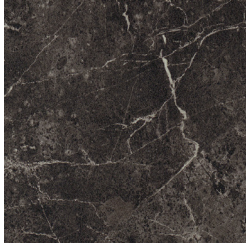

Nero Classic Marble
AROSCA20