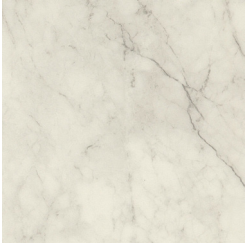

Featured Products:

Onyx Marble
AROSOM30