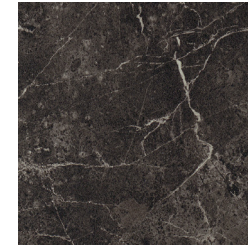

Nero Classic Marble
AROSCA20