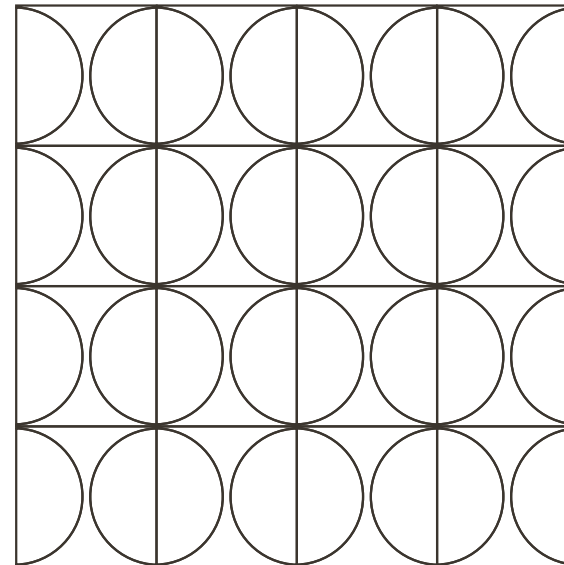

## Featured Pattern:

**Lune Large EP507**  
The curved shapes of Lune Large work perfectly with marble aesthetics. In this project, the Endless Possibilities option from Amtico Signature has been used, allowing every pattern to be combined with any Signature colour. The combination of black and white marble creates a striking contrast in a large tile format.