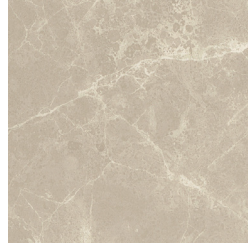

Tortora Classic Marble
AROSCA44